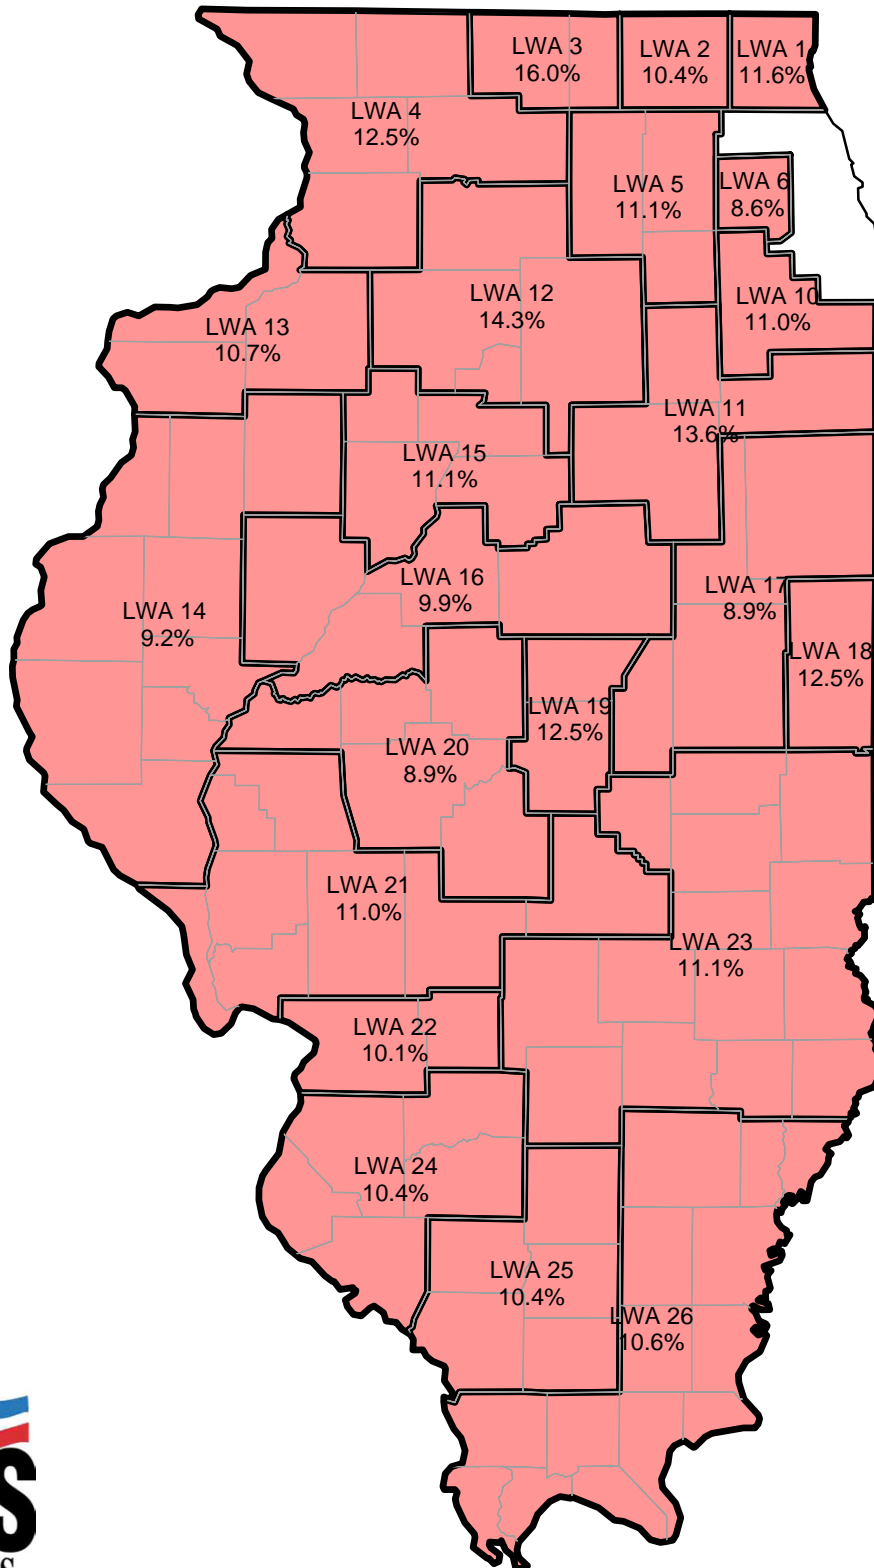

Illinois Unemployment Rate by Local Workforce Area December, 2009 - Not Seasonally Adjusted

IL Dept. of Employment Security, Economic Information & Analysis Division

Unemployment Rates	
	Not Seasonally Adjusted
LWA 8:	8.5%
LWA 9:	11.4%
LWA 7:	11.6%
United States :	9.7%
Illinois:	10.8%
	Seasonally Adjusted
	10.0%
	11.1%

Unemployment Rate